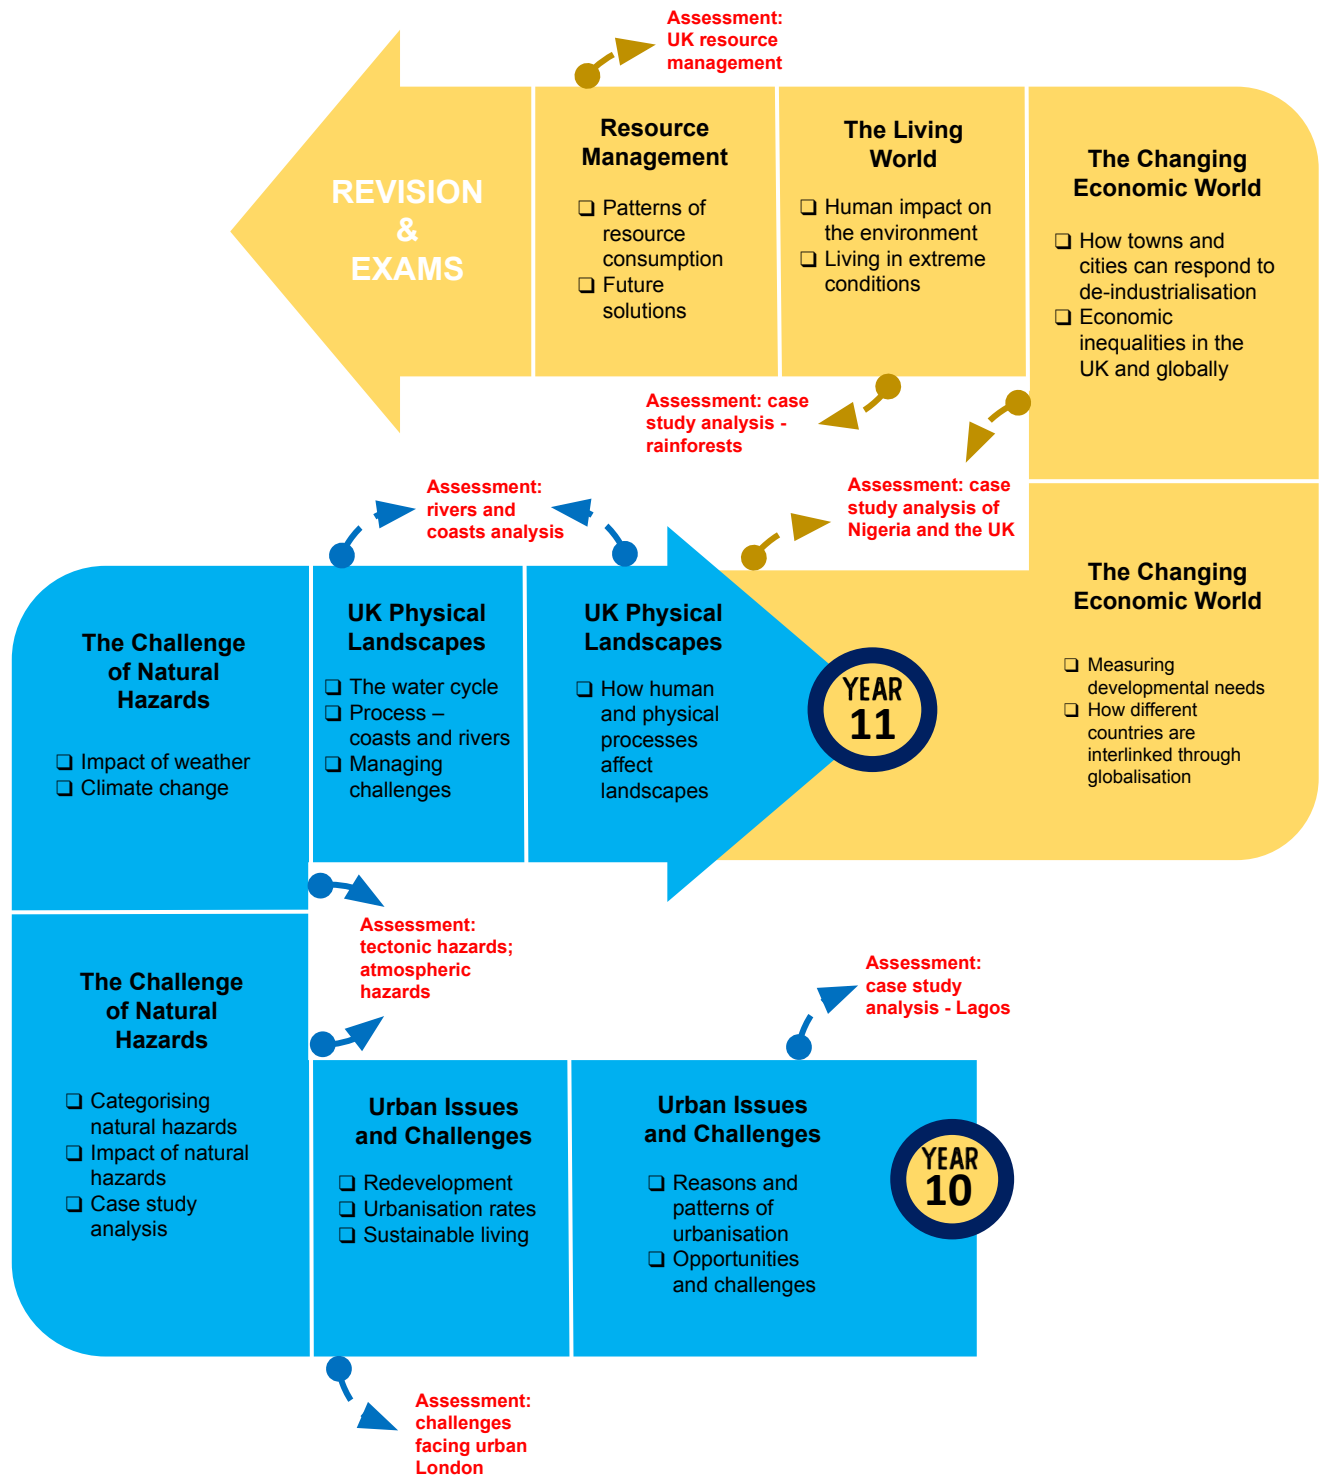

GEOGRAPHY CURRICULUM MAP

FURTHER STUDY

- A level Geography

CAREER PATHS

- University, Planning and Development, Surveyor, Environmental Consultant, Climatology

SKILLS

- Critical analysis, interpretation, evaluation, map work

GEOGRAPHY SKILL

Understand and interpret maps

GEOGRAPHY SKILL

Construct, presenting and analysing data

GEOGRAPHY SKILL

Analysis, interpretation and evaluation

GEOGRAPHY SKILL

Enquiry and argument